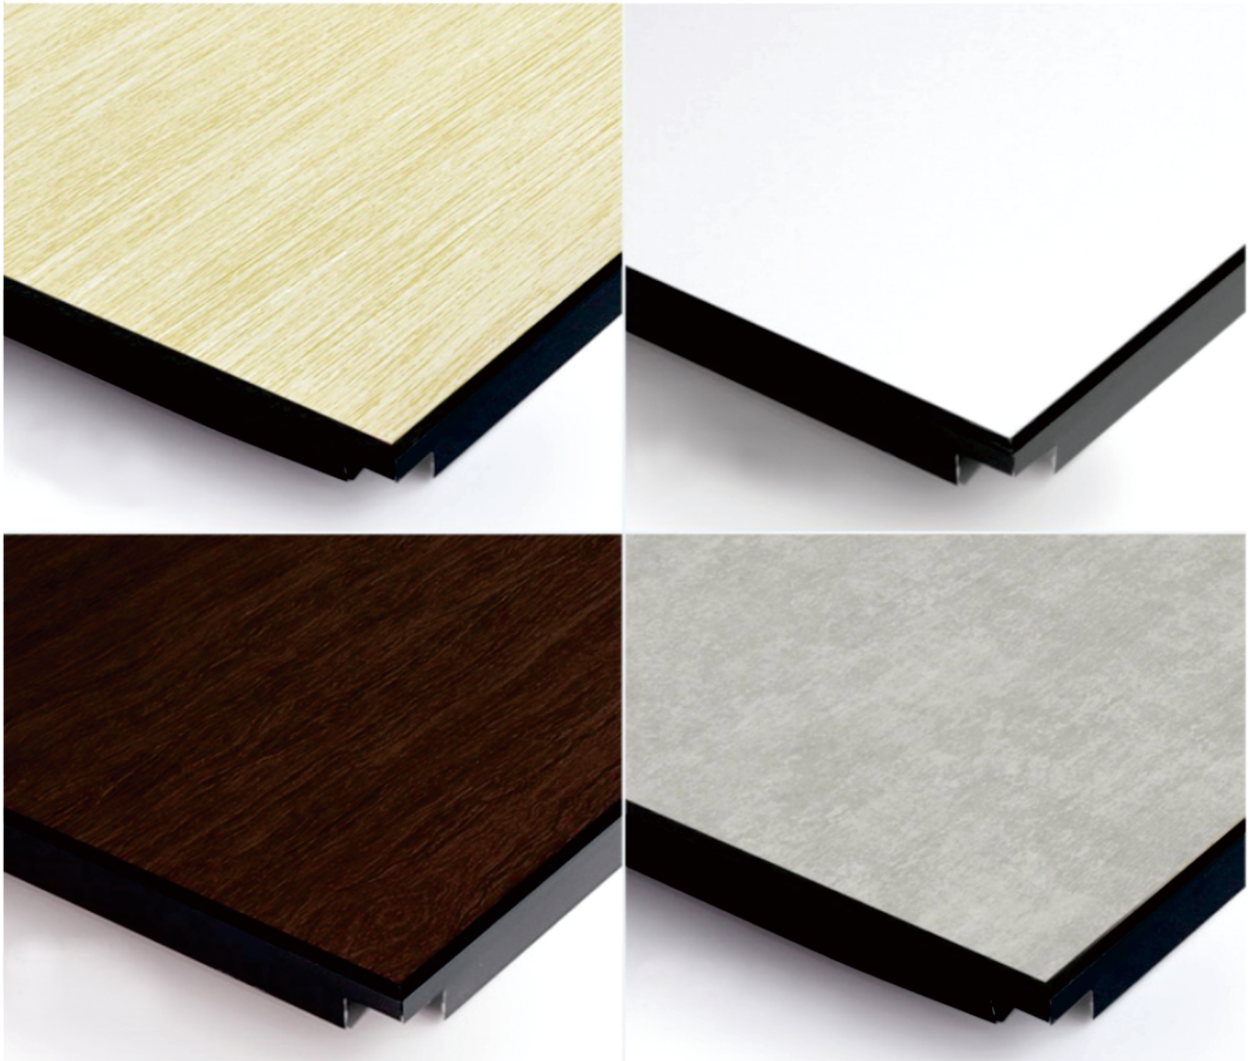

Aluminum

Honeycomb Core

(3*3 4*4 5*5 6*6 8*8)

Aluminum

Back Painting

Advantages

1. Fireproof: Aluminum is a non-combustible material with good fireproof performance.
2. Environmentally friendly aluminum honeycomb panels are pure aluminum products. Does not volatilize any harmful gases to the human body. No radioactivity.
3. Due to the light weight, Aluminum Honeycomb Panel easy to transport.

Surface aluminum folding edge
PVC edge banding
Aluminum profile edge banding

3.Anodised Finish

4.Stone ceramics

Ceiling

Indoor

Shopping Mall

Cinema

Station