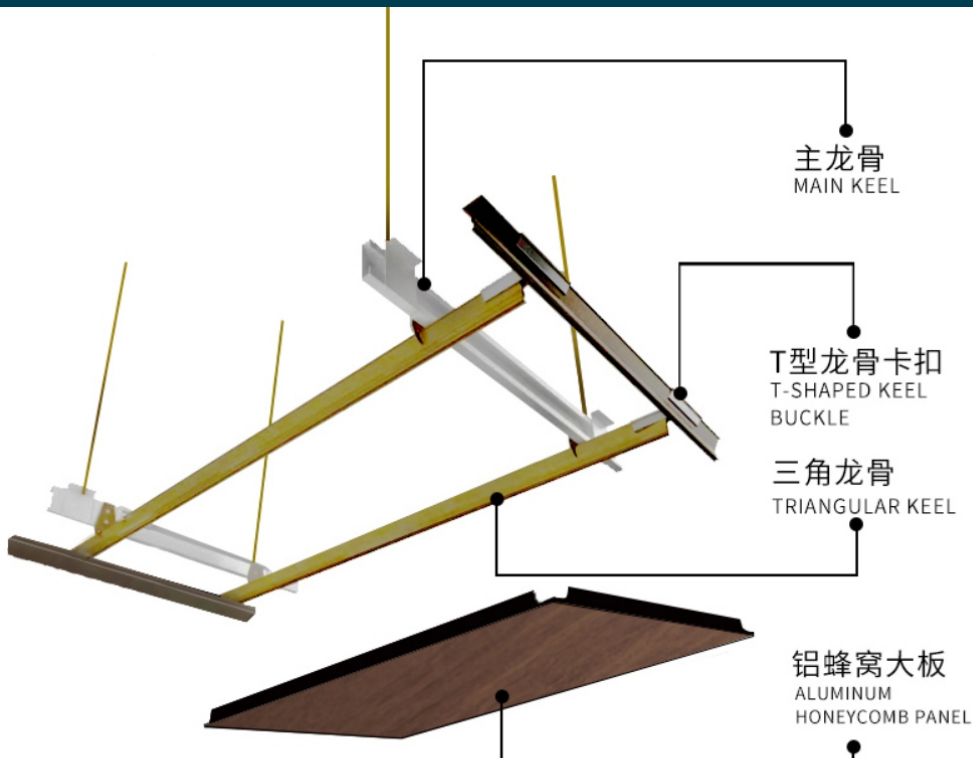

Installation

No. 1

No.2