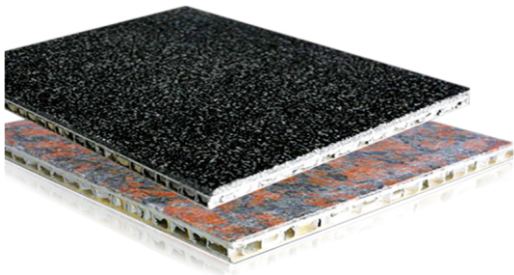

Aluminum

Honeycomb Core

(3*3 4*4 5*5 6*6 8*8)

Aluminum

Back Painting

Advantages

1. Fireproof: Aluminum is a non-combustible material with good fireproof performance.
2. Environmentally friendly aluminum honeycomb panels are pure aluminum products. Does not volatilize any harmful gases to the human body. No radioactivity.
3. Due to the light weight, Aluminum Honeycomb Panel easy to transport.

Parameter

Product	Aluminum Honeycomb Panel					
Specification	300x600	450x600	600x600	900x900	1200x1200	Width 2500mm
	300x900	450x900	600x900	900x1200	1200x1500	
	300x1200	450x1200	600x1200	900x1500	1200x1800	Length 6000mm
	300x1500	450x1500	600x1500	900x1800	1200x2400	Thickness : 5-500mm
	300x1800	450x1800	600x1800	900x2400	Customized Size	
	300x2400	450x2400	600x2400	1220x2440		
Material	Aluminum Alloy					
Application	Architectural decoration, Vehicles and Ships, Aerospace, Advertising Panel, Equipment Table					

1.Hexagonal honeycomb

2.Strong tolerance

3.Sound insulation, heat insulation, heat preservation

4.Fire protection GB-8624-B1

5.Corrosion resistance

6.Variable color

1.Stone

2.Sealing edges

Surface aluminum folding edge
PVC edge banding
Aluminum profile edge banding

3.Anodised Finish

4.Stone ceramics

Ceiling

Indoor

Shopping Mall

Cinema

Station