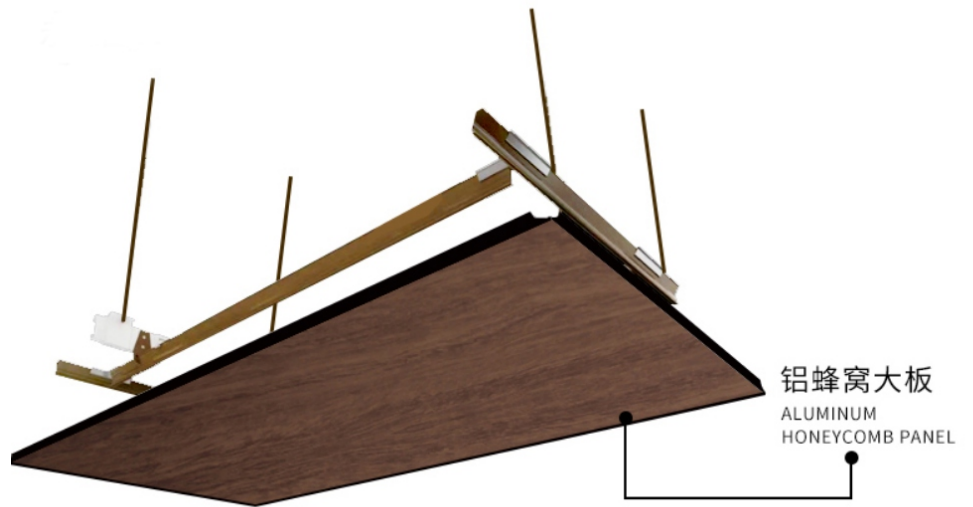

Installation

No. 1

No.2

No.3