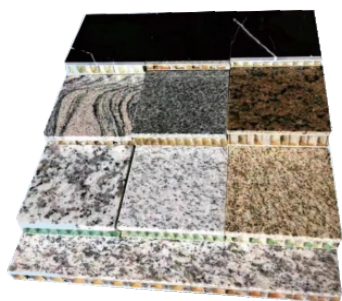

Aluminum

Honeycomb Core

(3*3 4*4 5*5 6*6 8*8)

Aluminum

Back Painting

Advantages

1. Fireproof: Aluminum is a non-combustible material with good fireproof performance.
2. Environmentally friendly aluminum honeycomb panels are pure aluminum products. Does not volatilize any harmful gases to the human body. No radioactivity.
3. Due to the light weight, Aluminum Honeycomb Panel easy to transport.

1.Hexagonal honeycomb

2.Strong tolerance

3.Sound insulation, heat insulation, heat preservation

4.Fire protection GB-8624-B1

5.Corrosion resistance

6.Variable color

1.Stone

2.Sealing edges