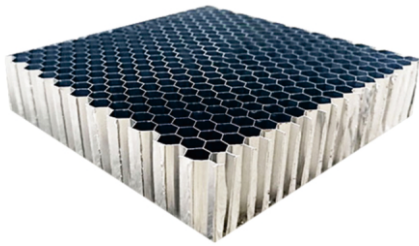

Aluminum

Honeycomb Core

(3*3 4*4 5*5 6*6 8*8)

Aluminum

Back Painting

Advantages

1. Fireproof: Aluminum is a non-combustible material with good fireproof performance.
2. Environmentally friendly aluminum honeycomb panels are pure aluminum products. Does not volatilize any harmful gases to the human body. No radioactivity.
3. Due to the light weight, Aluminum Honeycomb Panel easy to transport.

Parameter

Product	Aluminum Honeycomb Panel					
Specification	300x600	450x600	600x600	900x900	1200x1200	Width 2500mm
	300x900	450x900	600x900	900x1200	1200x1500	
	300x1200	450x1200	600x1200	900x1500	1200x1800	Length 6000mm
	300x1500	450x1500	600x1500	900x1800	1200x2400	Thickness : 5-500mm
	300x1800	450x1800	600x1800	900x2400	Customized Size	
	300x2400	450x2400	600x2400	1220x2440		
Material	Aluminum Alloy					
Application	Architectural decoration, Vehicles and Ships, Aerospace, Advertising Panel, Equipment Table					

1.Hexagonal honeycomb

2.Strong tolerance

3.Sound insulation, heat insulation, heat preservation

4.Fire protection GB-8624-B1

5.Corrosion resistance

6.Variable color

1.Stone

2.Sealing edges